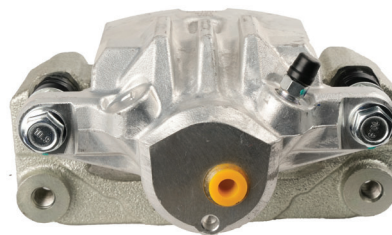

**Barcode: 9316391483027**

DESCRIPTION	DIMENSIONS (mm)
Caliper Type	Floating
No Piston	1
Piston Diameter mm	43.0
Disc Pad	DB1660
Disc Rotor	DBA697
Front/Rear	Rear

*Suitable for use with*

Avensis ACM21 2.4L	10/2003 - 11/09
Tarago ACR30 2.4L	2/2000 - 12/05

**Subaru**

**9**

**Part No: DBAC1276**  
**Left Hand Caliper**

**Barcode: 9316391483034**

**Part No: DBAC1277**  
**Right Hand Caliper**

**Barcode: 9316391483041**

DESCRIPTION	DIMENSIONS (mm)
Caliper Type	Floating
No Piston	1
Piston Diameter mm	38.0
Disc Pad	DB1803
Disc Rotor	DBA2659-10
Front/Rear	Rear

*Suitable for use with*

Liberty BM 2.5L	10/2009 - 11/12
Liberty BR 2.5L	10/2009 - 11/12
Outback BR 2.0L	10/2009 - 1/15

**Mitsubishi**

10

**Part No: DBAC1292**  
**Left Hand Caliper**

**Barcode: 9316391483119**

**Part No: DBAC1293**  
**Right Hand Caliper**

**Barcode: 9316391483126**

DESCRIPTION	DIMENSIONS (mm)
Caliper Type	Floating
No Piston	1
Piston Diameter mm	50.7
Disc Pad	DB1912
Disc Rotor	DBA2212E
Front/Rear	Front