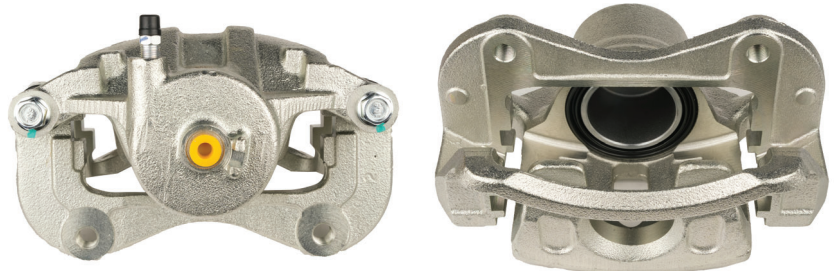

**Barcode: 9316391482969**

DESCRIPTION	DIMENSIONS (mm)
Caliper Type	Floating
No Piston	1
Piston Diameter mm	60.0
Disc Pad	DB2174
Disc Rotor	DBA2456E
Front/Rear	Front

Suitable for use with

*iX35 LM 2.0L*

*2/2010 - 6/15*

*Sportage SL 2.0L*

*5/2010 - 1/16*

**Subaru**

**6**

**Part No: DBAC1262**  
**Left Hand Caliper**

**Barcode: 9316391482976**

**Part No: DBAC1263**  
**Right Hand Caliper**

**Barcode: 9316391482983**

DESCRIPTION	DIMENSIONS (mm)
Caliper Type	Floating
No Piston	1
Piston Diameter mm	38.0
Disc Pad	DB1672
Disc Rotor	DBA644
Front/Rear	Rear

*Suitable for use with*

- Forester SG 2.0L* 1/2001 - 5/05
- Impreza GD 2.5L* 10/2001 - 9/05
- Impreza GG 2.0L* 10/2000 - 8/07