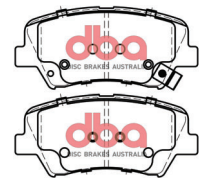

Hyundai/Kia

33

Part No: **DBAC1388**
Left Hand Caliper

Barcode: **9316391483591**

Part No: **DBAC1389**
Right Hand Caliper

Barcode: **9316391483607**

DESCRIPTION	DIMENSIONS (mm)
Caliper Type	Floating
No Piston	1
Piston Diameter mm	57.0
Disc Pad	DB2240
Disc Rotor	DBA2478
Front/Rear	Front