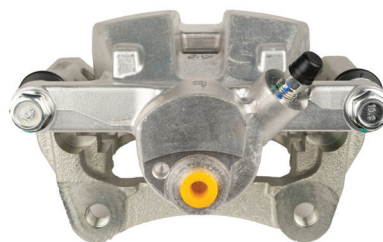

Toyota

19

Part No: DBAC1364
Left Hand Caliper
Barcode: 9316391483355

Part No: DBAC1365
Right Hand Caliper
Barcode: 9316391483362

DESCRIPTION	DIMENSIONS (mm)
Caliper Type	Floating
No Piston	1
Piston Diameter mm	42.0
Disc Pad	DB2245
Disc Rotor	DBA2733
Front/Rear	Rear