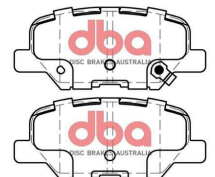

**Part No: DBAC1293**  
**Right Hand Caliper**

**Barcode: 9316391483126**

DESCRIPTION	DIMENSIONS (mm)
Caliper Type	Floating
No Piston	1
Piston Diameter mm	50.7
Disc Pad	DB1912
Disc Rotor	DBA2212E
Front/Rear	Front

Suitable for use with

Mirage LA 1.2L  
Mirage LB 1.2L

1/2013 - 8/17  
2/2020 on

**Mazda**

11

**Part No: DBAC1302**  
**Left Hand Caliper**

**Barcode: 9316391483171**

**Part No: DBAC1303**  
**Right Hand Caliper**

**Barcode: 9316391483188**

DESCRIPTION	DIMENSIONS (mm)
Caliper Type	Floating
No Piston	1
Piston Diameter mm	38.0
Disc Pad	DB2294
Disc Rotor	DBA2967E
Front/Rear	Rear

Suitable for use with

Mazda6 GJ 2.5L

12/2012 - 9/16

**Suzuki**

**12**

**Part No: DBAC1304**  
**Left Hand Caliper**  
**Barcode: 9316391483195**

**Part No: DBAC1305**  
**Right Hand Caliper**  
**Barcode: 9316391483201**

DESCRIPTION	DIMENSIONS (mm)
Caliper Type	Floating
No Piston	1
Piston Diameter mm	57.0
Disc Pad	DB2430
Disc Rotor	DBA2574E
Front/Rear	Front