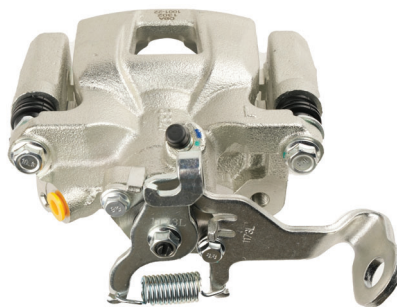

*Suitable for use with*

Liberty BM 2.5L	10/2009 - 11/12
Liberty BR 2.5L	10/2009 - 11/12
Outback BR 2.0L	10/2009 - 1/15

**Mitsubishi**

10

**Part No: DBAC1292**  
**Left Hand Caliper**

**Barcode: 9316391483119**

**Part No: DBAC1293**  
**Right Hand Caliper**

**Barcode: 9316391483126**

DESCRIPTION	DIMENSIONS (mm)
Caliper Type	Floating
No Piston	1
Piston Diameter mm	50.7
Disc Pad	DB1912
Disc Rotor	DBA2212E
Front/Rear	Front

Suitable for use with

Mirage LA 1.2L  
Mirage LB 1.2L

1/2013 - 8/17  
2/2020 on

**Mazda**

11

**Part No: DBAC1302**  
**Left Hand Caliper**

**Barcode: 9316391483171**

**Part No: DBAC1303**  
**Right Hand Caliper**

**Barcode: 9316391483188**

DESCRIPTION	DIMENSIONS (mm)
Caliper Type	Floating
No Piston	1
Piston Diameter mm	38.0
Disc Pad	DB2294
Disc Rotor	DBA2967E
Front/Rear	Rear

Suitable for use with

Mazda6 GJ 2.5L

12/2012 - 9/16