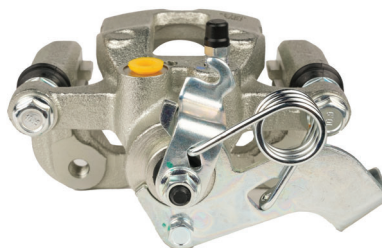

Suitable for use with

Rio UB 1.4L	9/2011 - 1/17
Rio UB 1.6L	9/2011 - 1/17