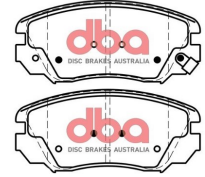

**STREET**  
**SERIES**

**HOLDEN**

**7**

**Part No: DBAC1498**  
**Left Hand Caliper**  
**Barcode: 9316391492029**

**Part No: DBAC1499**  
**Right Hand Caliper**  
**Barcode: 9316391492036**

DESCRIPTION	DIMENSIONS (mm)
Caliper Type	Floating
No Piston	1
Piston Diameter mm	60.0
Disc Pad	DB2265
Disc Rotor	DBA42602
Front/Rear	Front
Sensor	
HB Shoe	

*Suitable for use with*

Malibu EM 2.0L Turbo Diesel FWD

6/2013 - 10/17

**HOLDEN**

**8**

**Part No: DBAC1498**  
**Left Hand Caliper**  
**Barcode: 9316391492029**

**Part No: DBAC1499**  
**Right Hand Caliper**  
**Barcode: 9316391492036**