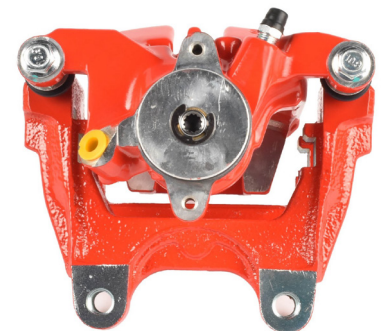

**STREET**  
**SERIES**

**MERCEDES BENZ**

2

**Part No: DBAC1422**  
**Left Hand Caliper**  
**Barcode: 9316391487728**

**Part No: DBAC1423**  
**Right Hand Caliper**  
**Barcode: 9316391487735**

DESCRIPTION	DIMENSIONS (mm)
Caliper Type	Floating
No Piston	1
Piston Diameter mm	44.0
Disc Pad	DB8880
Disc Rotor	DBA2649E
Front/Rear	Rear
Sensor	DBAWS1109
HB Shoe	Electric

*Suitable for use with*

ML250 CDI	W166 2.1L Turbo Diesel AWD	4/2012 - 9/15
ML350 CDI	W166 3.0L V6 Turbo Diesel AWD	4/2012 - 9/15

**STREET**  
**SERIES**

**MERCEDES BENZ**

**3**

**Part No: DBAC1426**  
**Left Hand Caliper**  
**Barcode: 9316391487766**

**Part No: DBAC1427**  
**Right Hand Caliper**  
**Barcode: 9316391487773**

DESCRIPTION	DIMENSIONS (mm)
Caliper Type	Floating
No Piston	1
Piston Diameter mm	36.0
Disc Pad	DB8880
Disc Rotor	DBA2699E
Front/Rear	Rear
Sensor	DBAWS1109
HB Shoe	Electric

**STREET  
SERIES**

**MAZDA**

**4**

**Part No: DBAC1490**  
**Left Hand Caliper**  
**Barcode: 9316391492043**

**Part No: DBAC1491**  
**Right Hand Caliper**  
**Barcode: 9316391492050**

DESCRIPTION	DIMENSIONS (mm)
Caliper Type	Floating
No Piston	1
Piston Diameter mm	36.0
Disc Pad	DB2331
Disc Rotor	DBA2571E
Front/Rear	Rear
Sensor	
HB Shoe	Mechanical