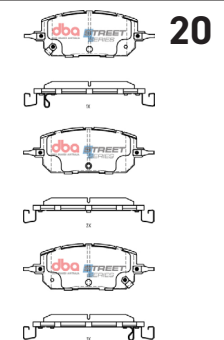

**STREET**  
**SERIES**

**HOLDEN**

**7**

**Part No: DBAC1498**  
**Left Hand Caliper**  
**Barcode: 9316391492029**

**Part No: DBAC1499**  
**Right Hand Caliper**  
**Barcode: 9316391492036**

DESCRIPTION	DIMENSIONS (mm)
Caliper Type	Floating
No Piston	1
Piston Diameter mm	60.0
Disc Pad	DB2265
Disc Rotor	DBA42602
Front/Rear	Front
Sensor	
HB Shoe	

DESCRIPTION & DIMENSIONS (mm)			
Set Contains	2 Inner Pads + 2 Outer Pads		
Pad Overall Length	98.5	Pad Length	98.5
Pad Overall Height	49.8	Pad Height	44.3
Pad Thickness	16		
Position	Rear		
Year	2023->		

**MAZDA 6 MPS 2002-2008 R**

**Part No : DB15203SS**  
**Barcode : 9316391491190**

**STREET**  
SERIES

DESCRIPTION & DIMENSIONS (mm)			
Set Contains	4 Pads		
Pad Overall Length	110.7	Pad Length	n/a
Pad Overall Height	42.1	Pad Height	n/a
Pad Thickness	14.2		
Position	Rear		
Year	2002-2008		

**MAZDA MX30 2020 - ON F**

**Part No : DB15207SS**  
**Barcode : 9316391491220**

**STREET**  
SERIES

DESCRIPTION & DIMENSIONS (mm)			
Set Contains	LH Inner + RH Inner + 2 Outer Pads		
Pad Overall Length	141.6	Pad Overall Length	n/a
Pad Overall Height	60.2	Pad Overall Height	n/a
Pad Thickness	15.5		
Position	Front		
Year	2020 - >		