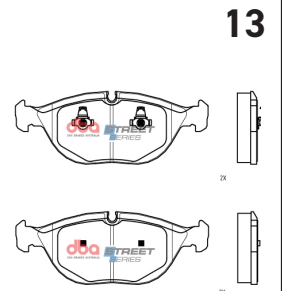

6/2013 - 10/17

**VOLKSWAGEN**

**11**

**Part No: DBAC1508**  
**Left Hand Caliper**  
**Barcode: 9316391492142**

**Part No: DBAC1509**  
**Right Hand Caliper**  
**Barcode: 9316391492159**

DESCRIPTION	DIMENSIONS (mm)
Caliper Type	Floating
No Piston	1
Piston Diameter mm	38.0
Disc Pad	DB1865
Disc Rotor	DBA2816E
Front/Rear	Rear
Sensor	
HB Shoe	Mechanical

DESCRIPTION & DIMENSIONS (mm)			
Set Contains	2 Inner Pads + 2 Outer Pads		
Pad Overall Length	98.5	Pad Length	98.5
Pad Overall Height	49.8	Pad Height	44.3
Pad Thickness	16		
Position	Rear		
Year	2023->		

**CHRYSLER CROSSFIRE SRT-6  
2003 - 2007 F**

**Part No : DB15194SS**  
**Barcode : 9316391491176**

DESCRIPTION & DIMENSIONS (mm)			
Set Contains	2 Inner Pads + 2 Outer Pads		
Pad Overall Length	194.4	Pad Length	n/a
Pad Overall Height	73.3	Pad Height	n/a
Pad Thickness	19.4		
Position	Front		
Year	2003 - 2007		