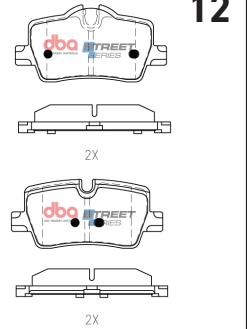

6/2013 - 10/17

**VOLKSWAGEN**

**11**

**Part No: DBAC1508**  
**Left Hand Caliper**  
**Barcode: 9316391492142**

**Part No: DBAC1509**  
**Right Hand Caliper**  
**Barcode: 9316391492159**

DESCRIPTION	DIMENSIONS (mm)
Caliper Type	Floating
No Piston	1
Piston Diameter mm	38.0
Disc Pad	DB1865
Disc Rotor	DBA2816E
Front/Rear	Rear
Sensor	
HB Shoe	Mechanical

DESCRIPTION & DIMENSIONS (mm)			
Set Contains	2 Inner Pads + 2 Outer Pads		
Pad Overall Length	98.5	Pad Length	98.5
Pad Overall Height	49.8	Pad Height	44.3
Pad Thickness	16		
Position	Rear		
Year	2023->		