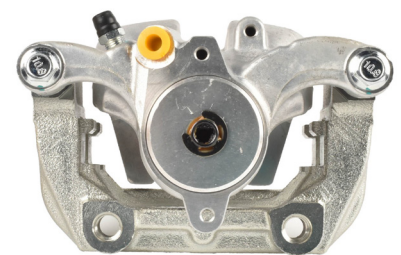

**MERCEDES BENZ**

1

**Part No: DBAC1416**  
**Left Hand Caliper**  
**Barcode: 9316391487667**

**Part No: DBAC1417**  
**Right Hand Caliper**  
**Barcode: 9316391487674**

DESCRIPTION	DIMENSIONS (mm)
Caliper Type	Fixed
No Piston	2
Piston Diameter mm	36.0
Disc Pad	DB1457
Disc Rotor	DBA2695
Front/Rear	Rear
Sensor	DBAWS1109
HB Shoe	DBAS1723

**STREET**  
**SERIES**

**MERCEDES BENZ**

2

**Part No: DBAC1422**  
**Left Hand Caliper**  
**Barcode: 9316391487728**

**Part No: DBAC1423**  
**Right Hand Caliper**  
**Barcode: 9316391487735**

DESCRIPTION	DIMENSIONS (mm)
Caliper Type	Floating
No Piston	1
Piston Diameter mm	44.0
Disc Pad	DB8880
Disc Rotor	DBA2649E
Front/Rear	Rear
Sensor	DBAWS1109
HB Shoe	Electric

*Suitable for use with*

ML250 CDI	W166 2.1L Turbo Diesel AWD	4/2012 - 9/15
ML350 CDI	W166 3.0L V6 Turbo Diesel AWD	4/2012 - 9/15

**STREET**  
**SERIES**

**MERCEDES BENZ**

**3**

**Part No: DBAC1426**  
**Left Hand Caliper**  
**Barcode: 9316391487766**

**Part No: DBAC1427**  
**Right Hand Caliper**  
**Barcode: 9316391487773**

DESCRIPTION	DIMENSIONS (mm)
Caliper Type	Floating
No Piston	1
Piston Diameter mm	36.0
Disc Pad	DB8880
Disc Rotor	DBA2699E
Front/Rear	Rear
Sensor	DBAWS1109
HB Shoe	Electric