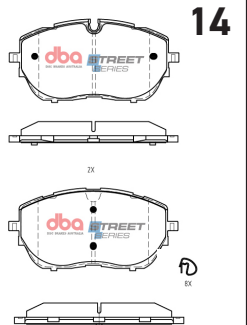

DESCRIPTION & DIMENSIONS (mm)			
Set Contains	2 Inner Pads + 2 Outer Pads		
Pad Overall Length	98.5	Pad Length	98.5
Pad Overall Height	49.8	Pad Height	44.3
Pad Thickness	16		
Position	Rear		
Year	2023->		

**CHRYSLER CROSSFIRE SRT-6  
2003 - 2007 F**

**Part No : DB15194SS**  
**Barcode : 9316391491176**

DESCRIPTION & DIMENSIONS (mm)			
Set Contains	2 Inner Pads + 2 Outer Pads		
Pad Overall Length	194.4	Pad Length	n/a
Pad Overall Height	73.3	Pad Height	n/a
Pad Thickness	19.4		
Position	Front		
Year	2003 - 2007		

**CITROEN C5X SHINE 2023 -> F**

**Part No : DB15192SS**  
**Barcode : 9316391491152**

DESCRIPTION & DIMENSIONS (mm)			
Set Contains	2 Inner Pads + 2 Outer Pads		
Pad Overall Length	148.4	Pad Length	n/a
Pad Overall Height	72.4	Pad Height	n/a
Pad Thickness	17.8		
Position	Front		
Year	2023->		