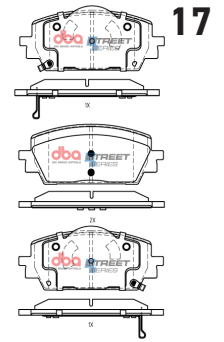

DESCRIPTION & DIMENSIONS (mm)			
Set Contains	2 Inner Pads + 2 Outer Pads		
Pad Overall Length	98.5	Pad Length	98.5
Pad Overall Height	49.8	Pad Height	44.3
Pad Thickness	16		
Position	Rear		
Year	2023->		

**CITROEN C5X SHINE 2023 -> R**

**Part No : DB15193SS**  
**Barcode : 9316391491169**

DESCRIPTION & DIMENSIONS (mm)			
Set Contains	2 Inner Pads + 2 Outer Pads		
Pad Overall Length	98.9	Pad Overall Length	n/a
Pad Overall Height	53.6	Pad Overall Height	n/a
Pad Thickness	16		
Position	Rear		
Year	2023->		

**FORD RANGER 3.0L  
V6 2022 - ON R**

**Part No : DB2388SS**  
**Barcode : 9316391459343**

DESCRIPTION & DIMENSIONS (mm)			
Set Contains	4 Pads		
Pad Overall Length	147.8	Pad Overall Length	n/a
Pad Overall Height	53.2	Pad Overall Height	n/a
Pad Thickness	16.3		
Position	Rear		
Year	2022 - >		

**GENESIS G80 2.5T/AWD  
2020 - ON F**

**Part No : DB15205SS**  
**Barcode : 9316391491206**

**STREET**  
SERIES

DESCRIPTION & DIMENSIONS (mm)			
Set Contains	LH Inner + RH Inner + 2 Outer Pads		
Pad Overall Length	154.3	Pad Length	n/a
Pad Overall Height	63.6	Pad Height	n/a
Pad Thickness	16.7		
Position	Front		
Year	2020 - >		