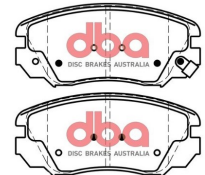

**STREET**  
**SERIES**

**HOLDEN**

**7**

**Part No: DBAC1498**  
**Left Hand Caliper**  
**Barcode: 9316391492029**

**Part No: DBAC1499**  
**Right Hand Caliper**  
**Barcode: 9316391492036**

DESCRIPTION	DIMENSIONS (mm)
Caliper Type	Floating
No Piston	1
Piston Diameter mm	60.0
Disc Pad	DB2265
Disc Rotor	DBA42602
Front/Rear	Front
Sensor	
HB Shoe	

*Suitable for use with*

Malibu EM 2.0L Turbo Diesel FWD

6/2013 - 10/17

**HOLDEN**

**8**

**Part No: DBAC1498**  
**Left Hand Caliper**  
**Barcode: 9316391492029**

**Part No: DBAC1499**  
**Right Hand Caliper**  
**Barcode: 9316391492036**

DESCRIPTION	DIMENSIONS (mm)
Caliper Type	Floating
No Piston	1
Piston Diameter mm	60.0
Disc Pad	DB2265
Disc Rotor	DBA2984E
Front/Rear	Front
Sensor	
HB Shoe	

*Suitable for use with*

Malibu EM 2.4L Petrol FWD

6/2013 - 10/17

**HOLDEN**

9

**Part No: DBAC1502**  
**Left Hand Caliper**  
**Barcode: 9316391492081**

**Part No: DBAC1503**  
**Right Hand Caliper**  
**Barcode: 9316391492098**

DESCRIPTION	DIMENSIONS (mm)
Caliper Type	Floating
No Piston	1
Piston Diameter mm	60.0
Disc Pad	DB15175
Disc Rotor	DBA2012E
Front/Rear	Front
Sensor	
HB Shoe	