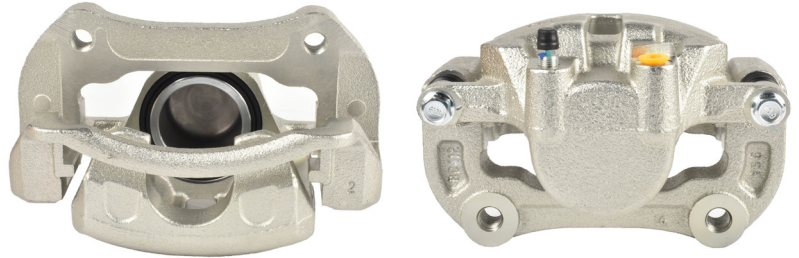

**STREET**  
**SERIES**

**HOLDEN**

**7**

**Part No: DBAC1498**  
**Left Hand Caliper**  
**Barcode: 9316391492029**

**Part No: DBAC1499**  
**Right Hand Caliper**  
**Barcode: 9316391492036**

DESCRIPTION	DIMENSIONS (mm)
Caliper Type	Floating
No Piston	1
Piston Diameter mm	60.0
Disc Pad	DB2265
Disc Rotor	DBA42602
Front/Rear	Front
Sensor	
HB Shoe	

*Suitable for use with*

Malibu EM 2.0L Turbo Diesel FWD

6/2013 - 10/17

**HOLDEN**

**8**

**Part No: DBAC1498**  
**Left Hand Caliper**  
**Barcode: 9316391492029**

**Part No: DBAC1499**  
**Right Hand Caliper**  
**Barcode: 9316391492036**

DESCRIPTION	DIMENSIONS (mm)
Caliper Type	Floating
No Piston	1
Piston Diameter mm	60.0
Disc Pad	DB2265
Disc Rotor	DBA2984E
Front/Rear	Front
Sensor	
HB Shoe	

*Suitable for use with*

Malibu EM 2.4L Petrol FWD