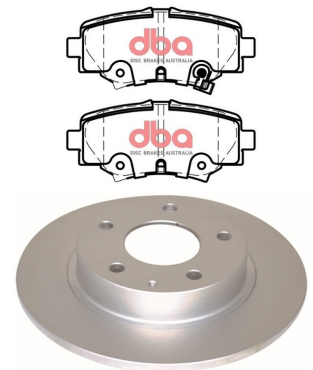

**Part No: DBAC1427**  
**Right Hand Caliper**  
**Barcode: 9316391487773**

DESCRIPTION	DIMENSIONS (mm)
Caliper Type	Floating
No Piston	1
Piston Diameter mm	36.0
Disc Pad	DB8880
Disc Rotor	DBA2699E
Front/Rear	Rear
Sensor	DBAWS1109
HB Shoe	Electric

**STREET  
SERIES**

**MAZDA**

**4**

**Part No: DBAC1490**  
**Left Hand Caliper**  
**Barcode: 9316391492043**

**Part No: DBAC1491**  
**Right Hand Caliper**  
**Barcode: 9316391492050**

DESCRIPTION	DIMENSIONS (mm)
Caliper Type	Floating
No Piston	1
Piston Diameter mm	36.0
Disc Pad	DB2331
Disc Rotor	DBA2571E
Front/Rear	Rear
Sensor	
HB Shoe	Mechanical

*Suitable for use with*

Mazda3 BM 2.0L Petrol FWD

1/2014 - 7/16

**STREET  
SERIES**

**MERCEDES BENZ**

**5**

**Part No: DBAC1492**  
**Left Hand Caliper**  
**Barcode: 9316391491961**

**Part No: DBAC1493**  
**Right Hand Caliper**  
**Barcode: 9316391491978**

DESCRIPTION	DIMENSIONS (mm)
Caliper Type	Floating
No Piston	2
Piston Diameter mm	48.0
Disc Pad	DB1973
Disc Rotor	DBA2270E
Front/Rear	Front
Sensor	DBAWS1187
HB Shoe	

*Suitable for use with*

Sprinter	311Cdi 2.1L Turbo Diesel RWD	10/2006 - 1/10
Sprinter	313Cdi 2.1L Turbo Diesel RWD	2/2010 - 9/18
Sprinter	315Cdi 2.1L Turbo Diesel RWD	5/2007 - 1/10
Sprinter	318Cdi 3.0L V6 Turbo Diesel 4WD	4/2009 - 1/10
Sprinter	319Cdi 3.0L V6 Turbo Diesel RWD	2/2010 - 9/18