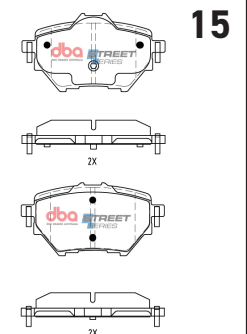

DESCRIPTION & DIMENSIONS (mm)			
Set Contains	2 Inner Pads + 2 Outer Pads		
Pad Overall Length	98.5	Pad Length	98.5
Pad Overall Height	49.8	Pad Height	44.3
Pad Thickness	16		
Position	Rear		
Year	2023->		

**CHRYSLER CROSSFIRE SRT-6  
2003 - 2007 F**

**Part No : DB15194SS**  
**Barcode : 9316391491176**

DESCRIPTION & DIMENSIONS (mm)			
Set Contains	2 Inner Pads + 2 Outer Pads		
Pad Overall Length	194.4	Pad Length	n/a
Pad Overall Height	73.3	Pad Height	n/a
Pad Thickness	19.4		
Position	Front		
Year	2003 - 2007		

**CITROEN C5X SHINE 2023 -> F**

**Part No : DB15192SS**  
**Barcode : 9316391491152**

DESCRIPTION & DIMENSIONS (mm)			
Set Contains	2 Inner Pads + 2 Outer Pads		
Pad Overall Length	148.4	Pad Length	n/a
Pad Overall Height	72.4	Pad Height	n/a
Pad Thickness	17.8		
Position	Front		
Year	2023->		

**CITROEN C5X SHINE 2023 -> R**

**Part No : DB15193SS**  
**Barcode : 9316391491169**

DESCRIPTION & DIMENSIONS (mm)			
Set Contains	2 Inner Pads + 2 Outer Pads		
Pad Overall Length	98.9	Pad Overall Length	n/a
Pad Overall Height	53.6	Pad Overall Height	n/a
Pad Thickness	16		
Position	Rear		
Year	2023->		