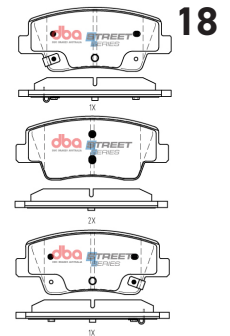

**GENESIS G80 2.5T/AWD
2020 - ON R**

Part No : DB15206SS
Barcode : 9316391491213

STREET
SERIES

DESCRIPTION & DIMENSIONS (mm)			
Set Contains	LH Inner + RH Inner + 2 Outer Pads		
Pad Overall Length	123.6	Pad Length	n/a
Pad Overall Height	51.1	Pad Height	n/a
Pad Thickness	14.9		
Position	Rear		
Year	2020 - >