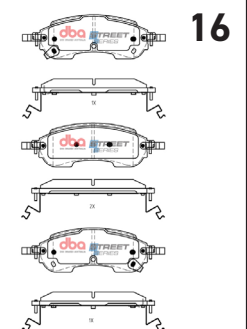

DESCRIPTION & DIMENSIONS (mm)			
Set Contains	2 Inner Pads + 2 Outer Pads		
Pad Overall Length	98.5	Pad Length	98.5
Pad Overall Height	49.8	Pad Height	44.3
Pad Thickness	16		
Position	Rear		
Year	2023->		

**CITROEN C5X SHINE 2023 -> F**

**Part No : DB15192SS**  
**Barcode : 9316391491152**

DESCRIPTION & DIMENSIONS (mm)			
Set Contains	2 Inner Pads + 2 Outer Pads		
Pad Overall Length	148.4	Pad Length	n/a
Pad Overall Height	72.4	Pad Height	n/a
Pad Thickness	17.8		
Position	Front		
Year	2023->		

**CITROEN C5X SHINE 2023 -> R**

**Part No : DB15193SS**  
**Barcode : 9316391491169**

DESCRIPTION & DIMENSIONS (mm)			
Set Contains	2 Inner Pads + 2 Outer Pads		
Pad Overall Length	98.9	Pad Overall Length	n/a
Pad Overall Height	53.6	Pad Overall Height	n/a
Pad Thickness	16		
Position	Rear		
Year	2023->		

**FORD RANGER 3.0L  
V6 2022 - ON R**

**Part No : DB2388SS**  
**Barcode : 9316391459343**

DESCRIPTION & DIMENSIONS (mm)			
Set Contains	4 Pads		
Pad Overall Length	147.8	Pad Overall Length	n/a
Pad Overall Height	53.2	Pad Overall Height	n/a
Pad Thickness	16.3		
Position	Rear		
Year	2022 - >		