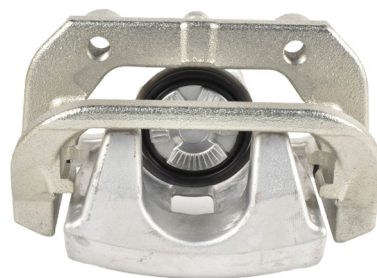

**MERCEDES BENZ**

1

**Part No: DBAC1416**  
**Left Hand Caliper**  
**Barcode: 9316391487667**

**Part No: DBAC1417**  
**Right Hand Caliper**  
**Barcode: 9316391487674**

DESCRIPTION	DIMENSIONS (mm)
Caliper Type	Fixed
No Piston	2
Piston Diameter mm	36.0
Disc Pad	DB1457
Disc Rotor	DBA2695
Front/Rear	Rear
Sensor	DBAWS1109
HB Shoe	DBAS1723

**STREET**  
**SERIES**

**MERCEDES BENZ**

2

**Part No: DBAC1422**  
**Left Hand Caliper**  
**Barcode: 9316391487728**

**Part No: DBAC1423**  
**Right Hand Caliper**  
**Barcode: 9316391487735**

DESCRIPTION	DIMENSIONS (mm)
Caliper Type	Floating
No Piston	1
Piston Diameter mm	44.0
Disc Pad	DB8880
Disc Rotor	DBA2649E
Front/Rear	Rear
Sensor	DBAWS1109
HB Shoe	Electric

*Suitable for use with*

ML250 CDI	W166 2.1L Turbo Diesel AWD	4/2012 - 9/15
ML350 CDI	W166 3.0L V6 Turbo Diesel AWD	4/2012 - 9/15

**STREET**  
**SERIES**

**MERCEDES BENZ**

**3**

**Part No: DBAC1426**  
**Left Hand Caliper**  
**Barcode: 9316391487766**

**Part No: DBAC1427**  
**Right Hand Caliper**  
**Barcode: 9316391487773**

DESCRIPTION	DIMENSIONS (mm)
Caliper Type	Floating
No Piston	1
Piston Diameter mm	36.0
Disc Pad	DB8880
Disc Rotor	DBA2699E
Front/Rear	Rear
Sensor	DBAWS1109
HB Shoe	Electric