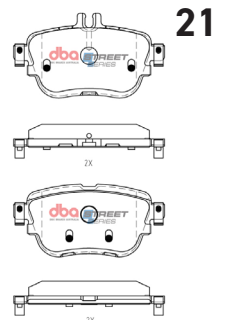

**MAZDA MX30 2020 - ON F**

**Part No : DB15207SS**  
**Barcode : 9316391491220**

**STREET**  
SERIES

DESCRIPTION & DIMENSIONS (mm)			
Set Contains	LH Inner + RH Inner + 2 Outer Pads		
Pad Overall Length	141.6	Pad Overall Length	n/a
Pad Overall Height	60.2	Pad Overall Height	n/a
Pad Thickness	15.5		
Position	Front		
Year	2020 - >		

**MERCEDES BENZ E300  
REAR BOTH 2020 -> R**

**Part No : DB15197SS**  
**Barcode : 9316391491183**

**STREET**  
SERIES

DESCRIPTION & DIMENSIONS (mm)			
Set Contains	2 Inner Pads + 2 Outer Pads		
Pad Overall Length	114.1	Pad Overall Length	n/a
Pad Overall Height	64.4	Pad Overall Height	55.2
Pad Thickness	16.7		
Position	Rear		
Year	2022 - >		